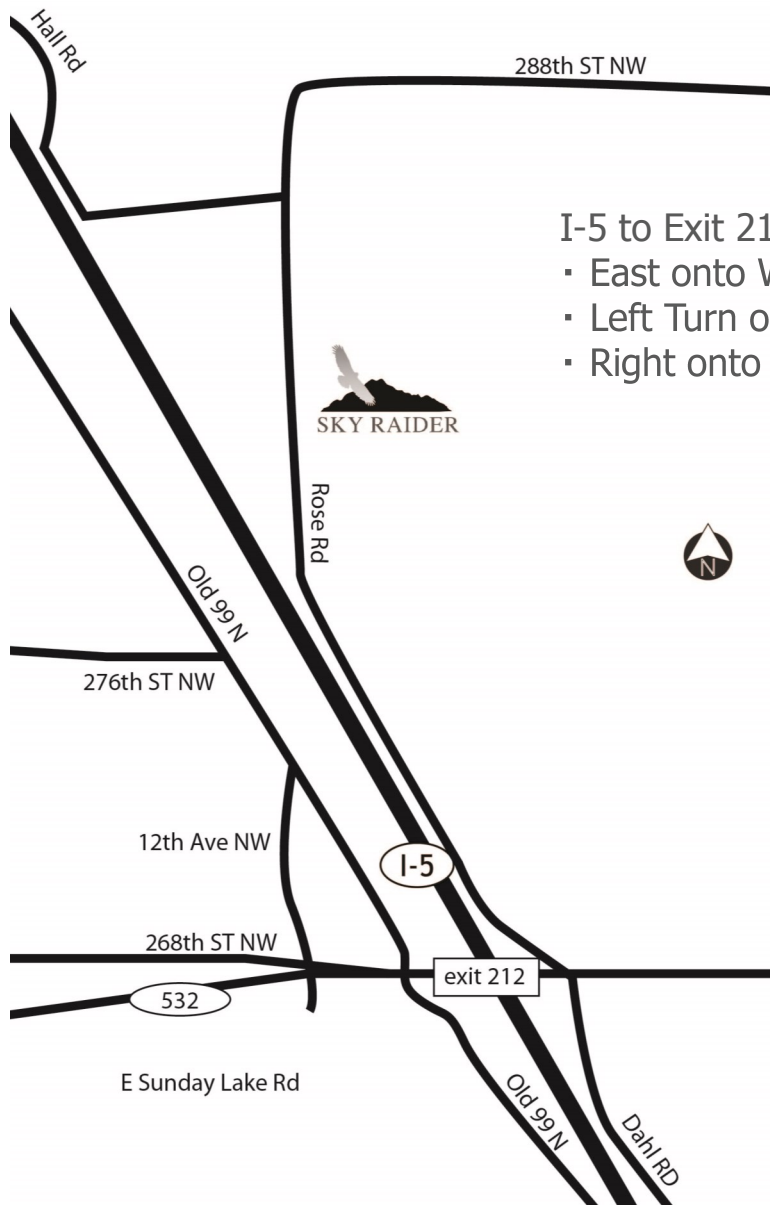

# Location Map

I-5 to Exit 212

- East onto WA-532 / Stanwood-Bryant Rd
- Left Turn onto Rose Road
- Right onto 282nd ST NW Arlington, WA

Larry Johnson  
 425-359-1589  
 Larry@Windermere.com  
 www.LarrysProperties.com